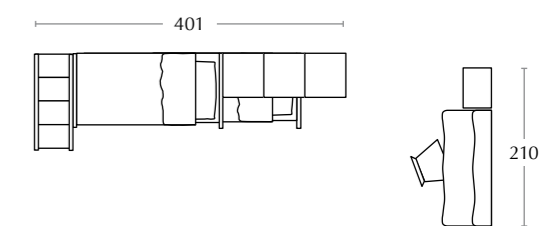

Comodità e funzionalità
Il ponte attrezzato Icaro con rete ribaltabile è pensato per agevolare ogni movimento nel momento di rifare il letto.

Convenience and functionality
Icaro equipped overhead composition with overturning bed base is designed to facilitate every movement when making the bed.

AC 133 • ponti attrezzati