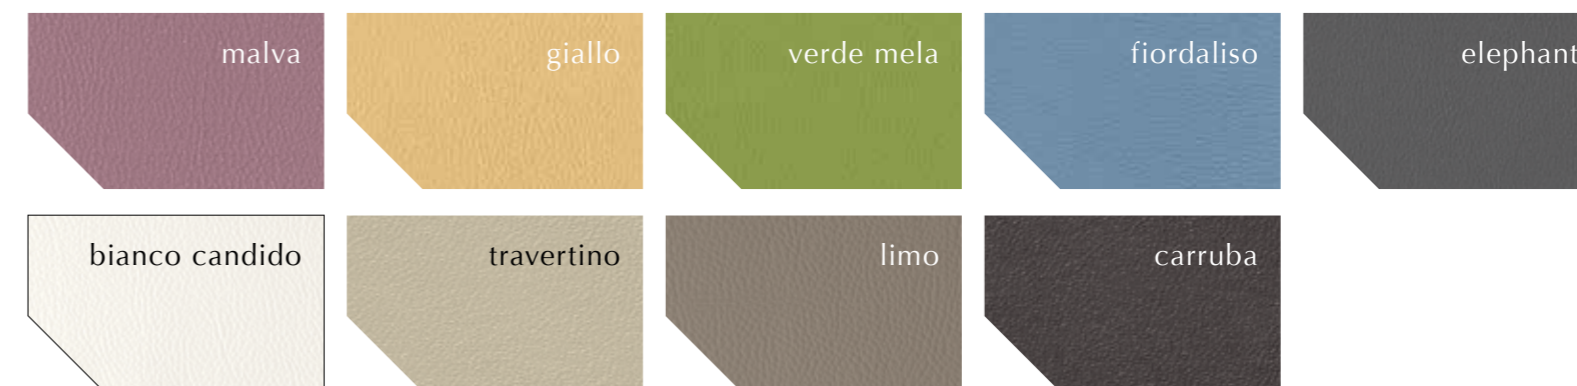

• similpelle ecochic / ecochic faux leather