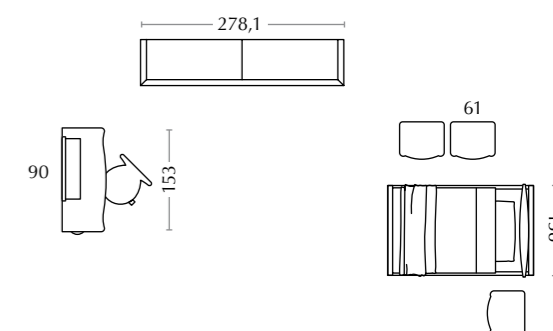

The new padded Kiss bed has contrasting piped edging which highlights the shape. Here it is shown in Verde Mela with Elephant edging.

Vienna decor
gruppo / bedroom set

Handy
pomolo / knob

AC 102 • camerette & castelli